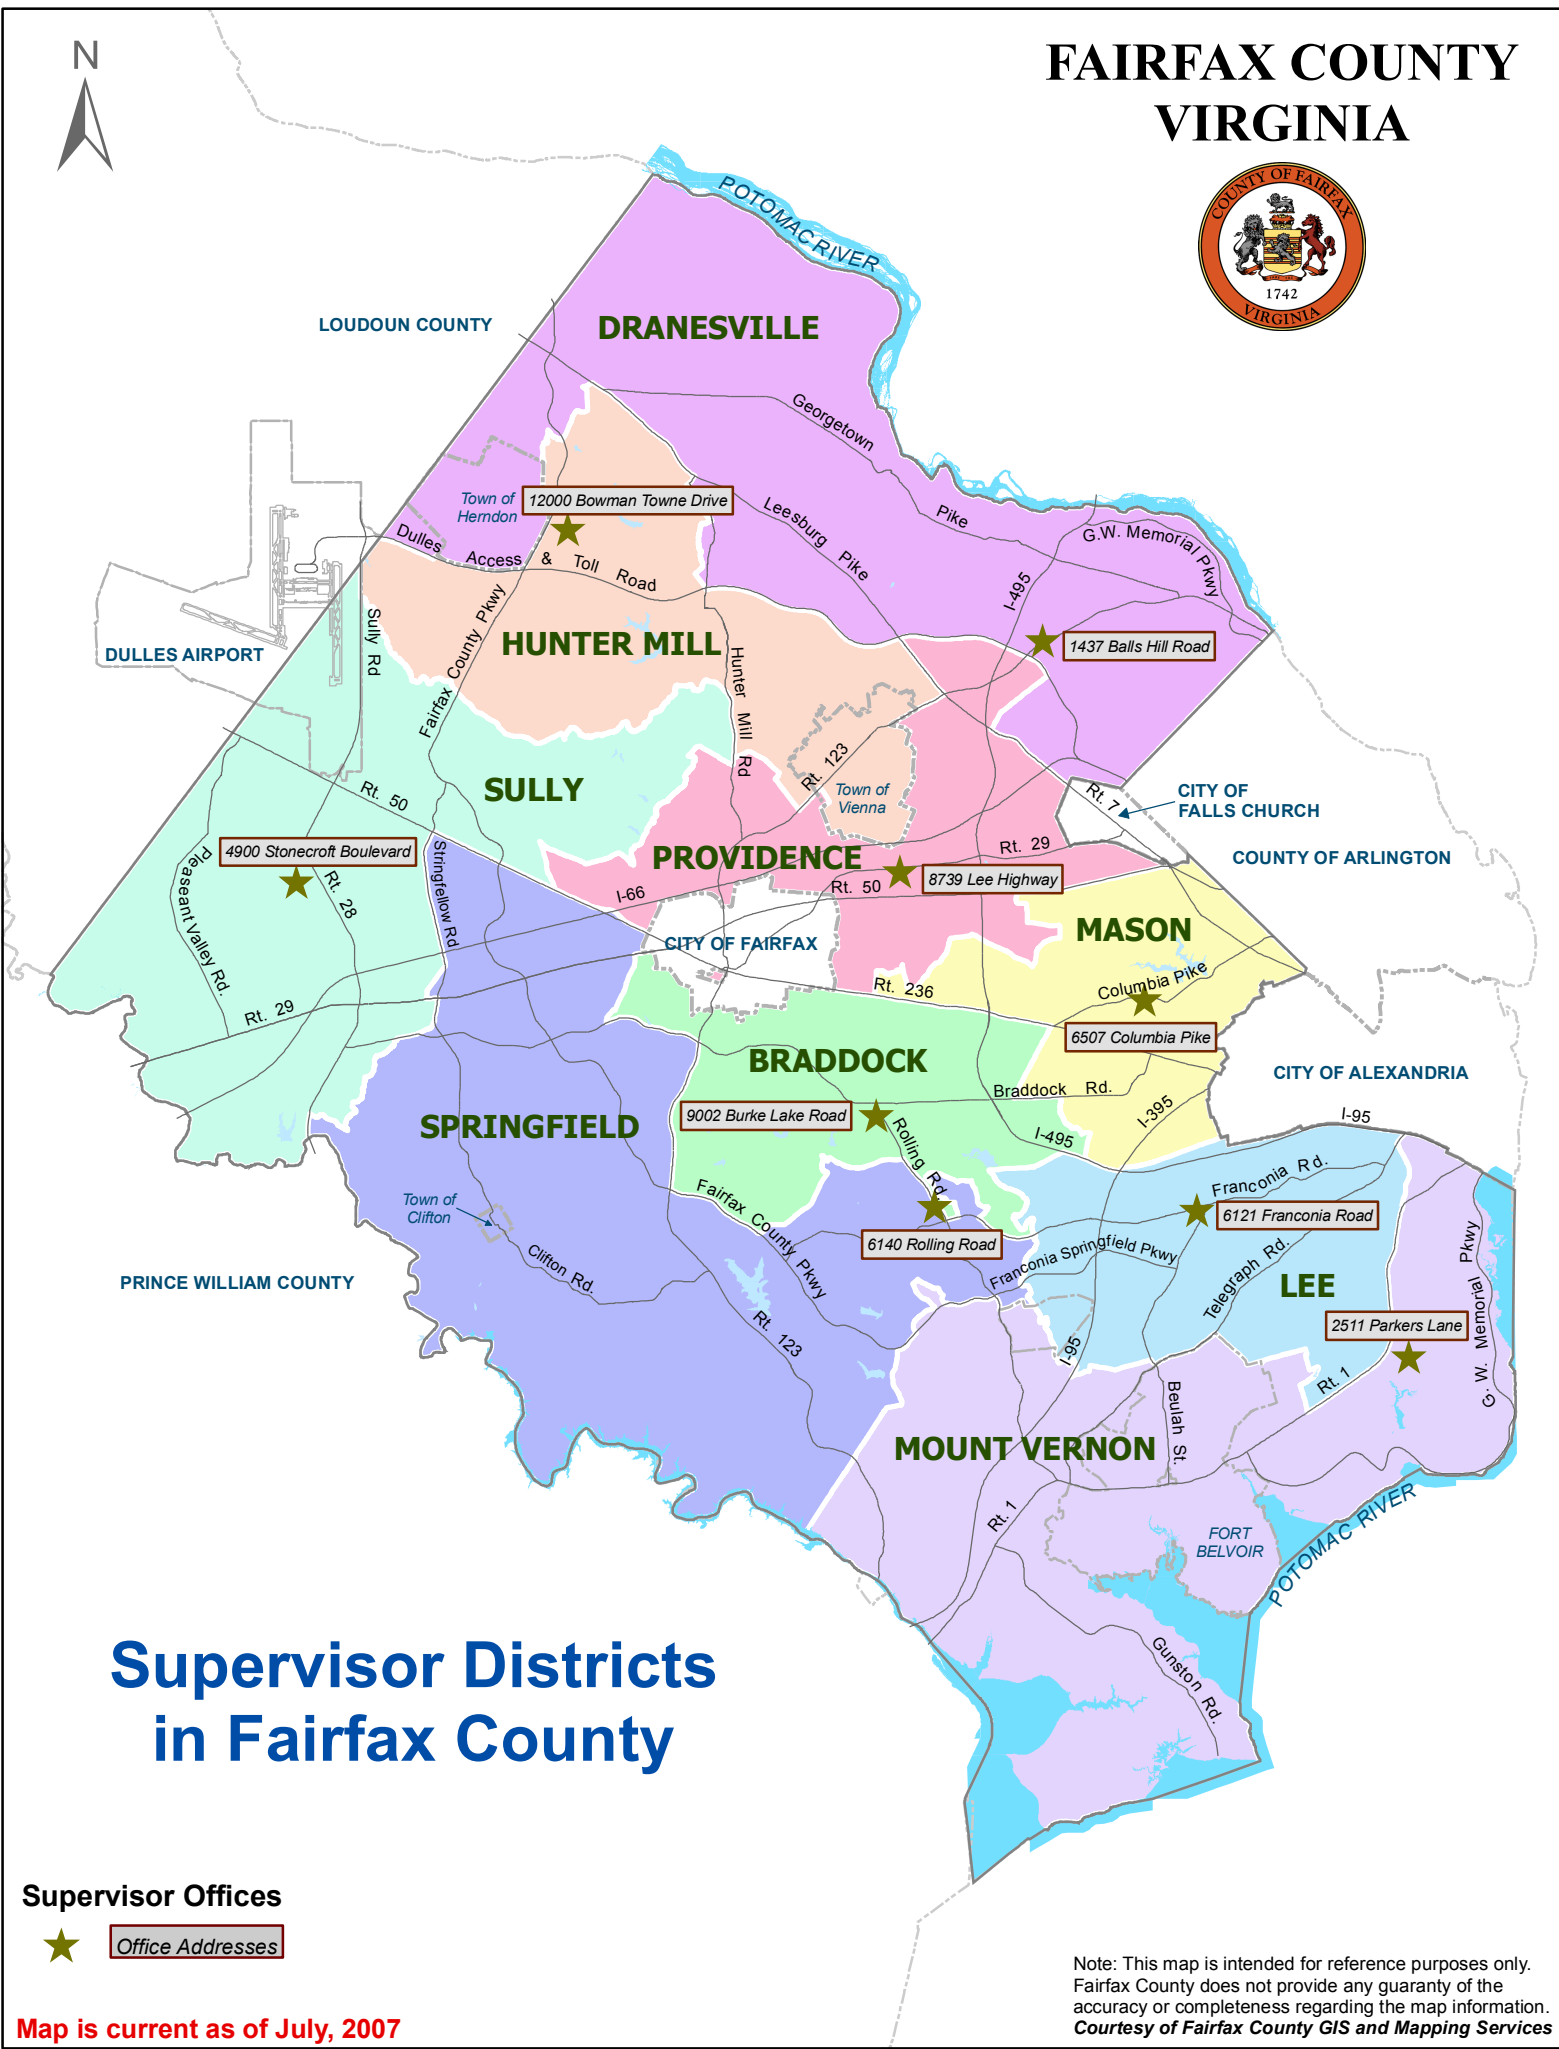

FAIRFAX COUNTY VIRGINIA

Supervisor Districts in Fairfax County

Supervisor Offices

- ★ Office Addresses

Map is current as of July, 2007

Note: This map is intended for reference purposes only. Fairfax County does not provide any guaranty of the accuracy or completeness regarding the map information. Courtesy of Fairfax County GIS and Mapping Services