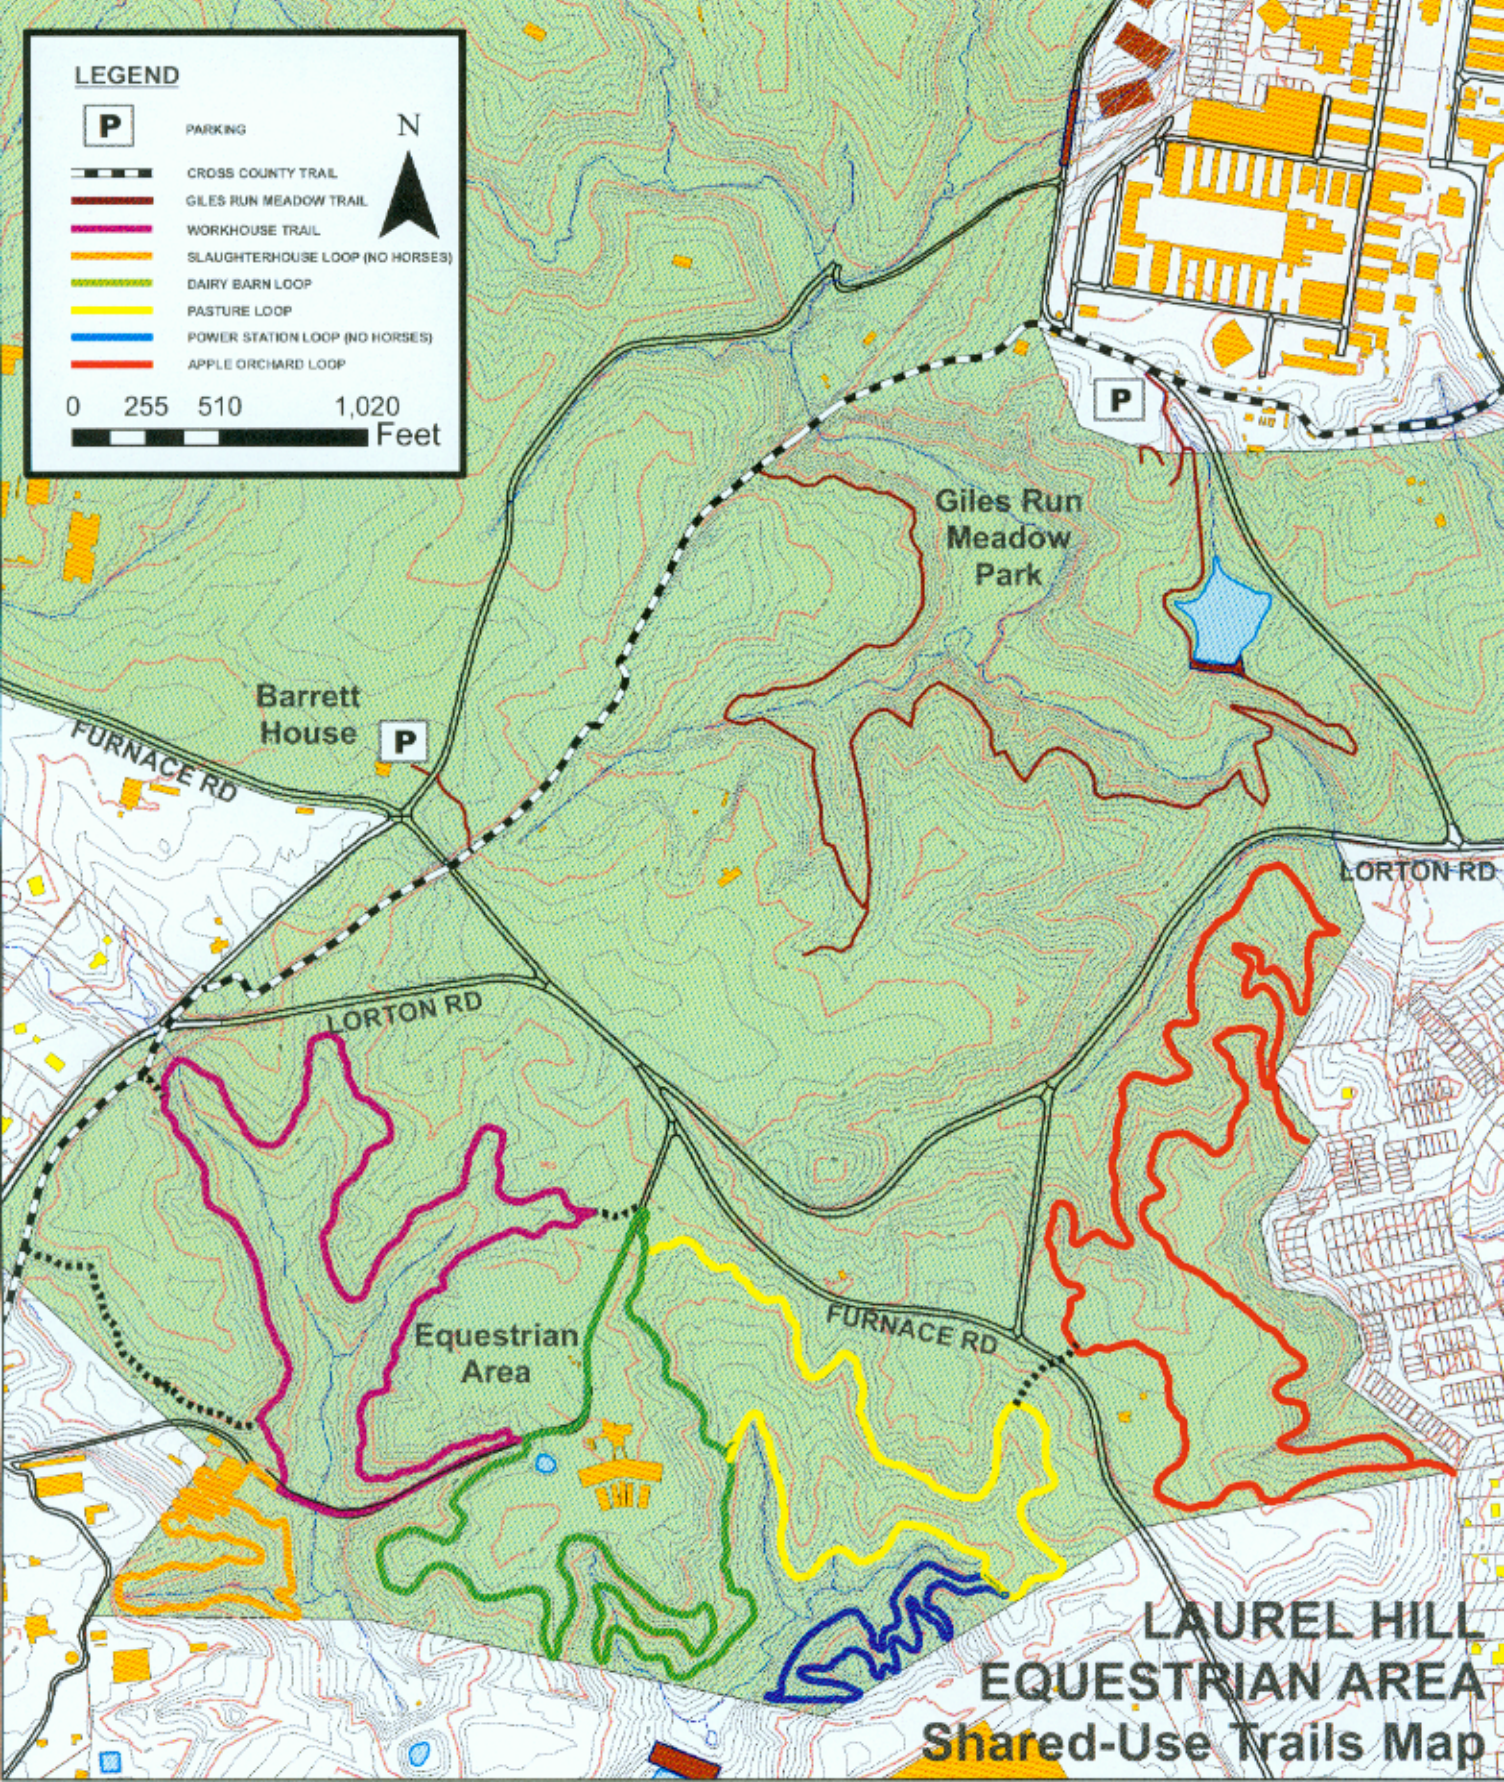

LEGEND

-  PARKING
-  CROSS COUNTY TRAIL
-  GILES RUN MEADOW TRAIL
-  WORKHOUSE TRAIL
-  SLAUGHTERHOUSE LOOP (NO HORSES)
-  DAIRY BARN LOOP
-  PASTURE LOOP
-  POWER STATION LOOP (NO HORSES)
-  APPLE ORCHARD LOOP

N

0 255 510 1,020
Feet

**LAUREL HILL
EQUESTRIAN AREA
Shared-Use Trails Map**